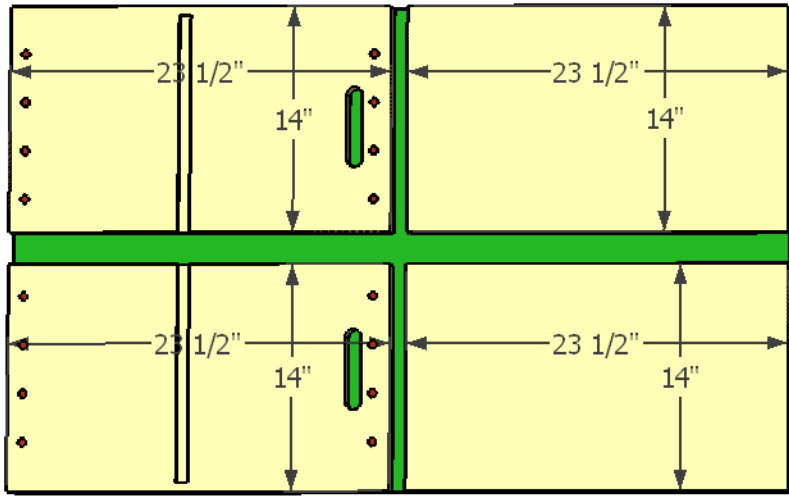

Original Dimensions:

H: 26"

Base added: 3 3/4" to height

W: 23 3/8"

D: 14 1/2"

3/4" Wood

Original Dimensions:
 H: 26"
 Base added: 3 3/4" to height
 W: 23 3/8"
 D: 14 1/2"

3/4" Wood

1/2" Wood